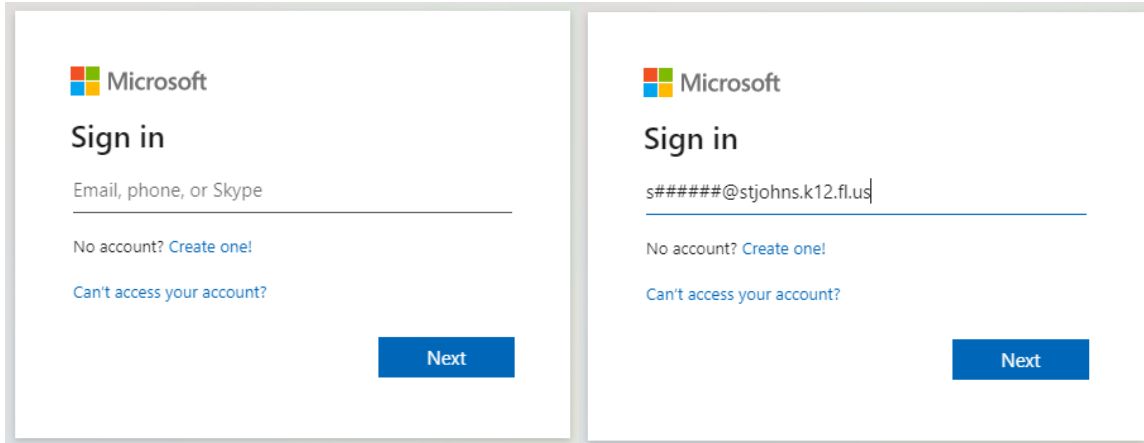

How to Login to Schoology - Student

To access Schoology, go to the icon on your laptop home screen or school home page or visit <https://stjohnsschools.schoology.com/>

Sign in with your sNumber@stjohns.k12.fl.us