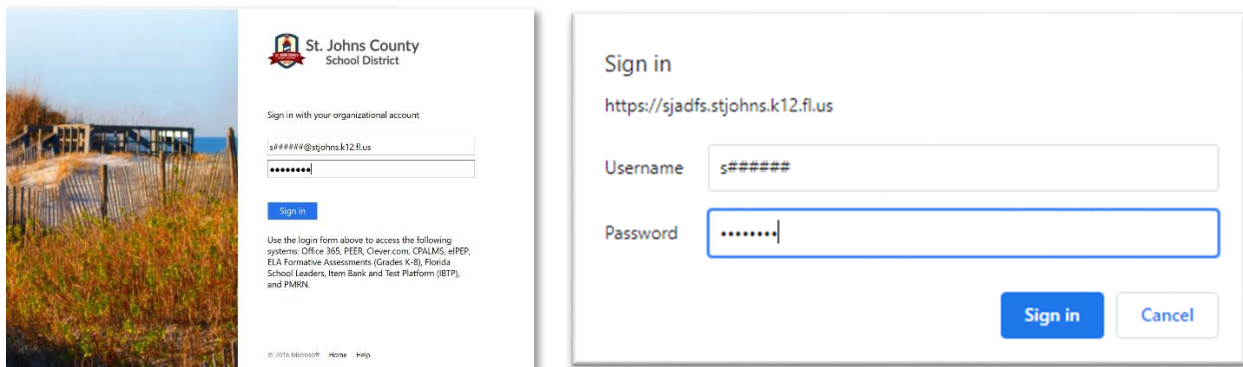

Use your Active Directory Information (sNumber and password) to sign in.